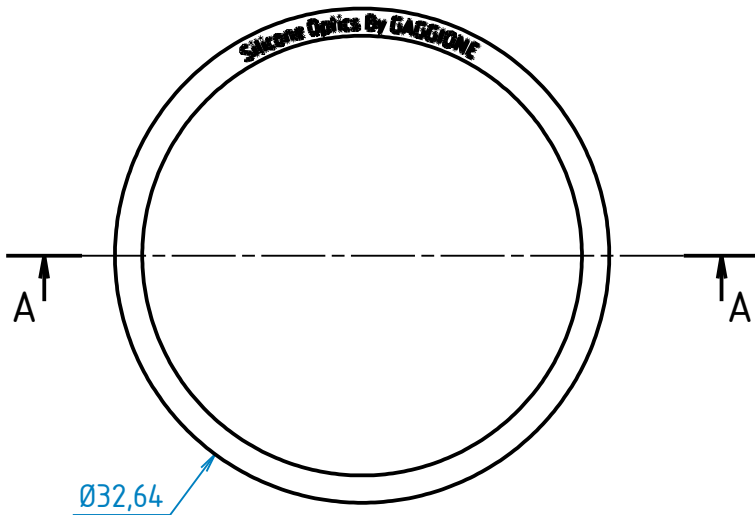

Scale: 1

B

All Dimensions in mm

For missing dimensions, see 3D file

General tolerance according to NFT 47000 M1

This information is solely for integration purposes only, they are not meant to depict optical properties

-	-	-	-
-	-	-	-
LLC15N7	NARROW BEAM V2 SIL COLL 32MM	LSR	0.1
ARTICLE CODE	DESIGNATION	MATERIAL	HEIGHT Z (mm)

This drawing is our property and can not be communicated without our written agreement

Drawing