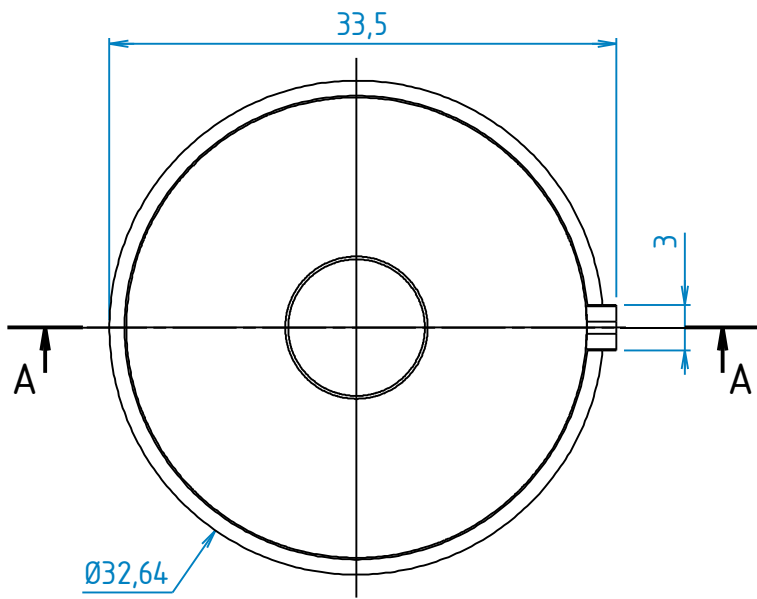

Scale : 1 Weight : 8 grs

Scale : 4

All Dimensions in mm  
 For missing dimensions, see 3D file  
 General tolerance according to ISO 2768 - mK  
 This information is solely for integration purposes only, they are not meant to depict optical properties

LLC25W	Wide Beam collimator 32 mm	PMMA	2,67
LLC25M	Medium Beam collimator 32 mm	PMMA	2,44
LLC25V	Very Large Beam collimator 32 mm	PMMA	2,25
LLC25C	Color Beam collimator 32 mm	PMMA	2,33
LLC25G	Glaze Beam collimator 32 mm	PMMA	2,6
LLC25N	Narrow Beam collimator 32mm	PMMA	2,31
ARTICLE CODE	DESIGNATION	MATERIAL	HEIGHT Z (mm)

This drawing is our property and can not be communicated without our written agreement

Drawing

01460 Montreal La Cluse  
 Tel : +33 (0)4 74 76 12 66

DAQ 331002

LLC25\*

32MM PMMA COLLIMATOR

SIZE A4	
SCALE 4:1 / 2:1 / 1:1	SHEET 1/1