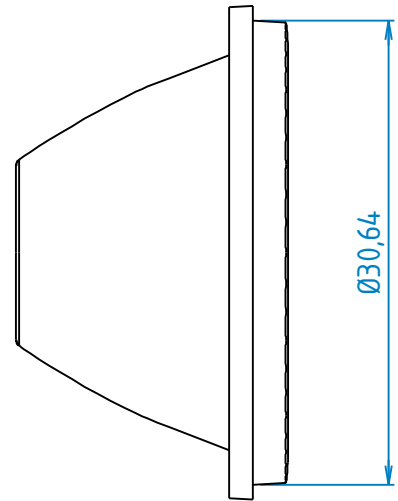

Scale : 1 Weight : 8 grs

Scale : 4

All Dimensions in mm  
 For missing dimensions, see 3D file  
 General tolerance according to ISO 2768 - mK  
 This information is solely for integration purposes only, they are not meant to depict optical properties

LLC25W	Wide Beam collimator 32 mm	PMMA	2,67
LLC25M	Medium Beam collimator 32 mm	PMMA	2,44
LLC25V	Very Large Beam collimator 32 mm	PMMA	2,25
LLC25C	Color Beam collimator 32 mm	PMMA	2,33
LLC25G	Glaze Beam collimator 32 mm	PMMA	2,6
LLC25N	Narrow Beam collimator 32mm	PMMA	2,31
ARTICLE CODE	DESIGNATION	MATERIAL	HEIGHT Z (mm)

This drawing is our property and can not be communicated without our written agreement

Drawing

01460 Montreal La Cluse  
 Tel : +33 (0)4 74 76 12 66

DAQ 331002

LLC25\*

32MM PMMA COLLIMATOR

SIZE A4	
SCALE 4:1 / 2:1 / 1:1	SHEET 1/1