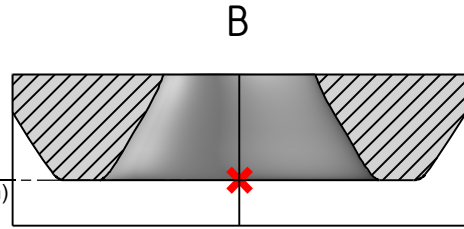

Scale : 1 Weight : 8 grs

Scale : 4

All Dimensions in mm  
 For missing dimensions, see 3D file  
 General tolerance according to ISO 2768 - mK  
 This information is solely for integration purposes only, they are not meant to depict optical properties

LLC25W	Wide Beam collimator 32 mm	PMMA	2,67
LLC25M	Medium Beam collimator 32 mm	PMMA	2,44
LLC25V	Very Large Beam collimator 32 mm	PMMA	2,25
LLC25C	Color Beam collimator 32 mm	PMMA	2,33
LLC25G	Glaze Beam collimator 32 mm	PMMA	2,6
LLC25N	Narrow Beam collimator 32mm	PMMA	2,31
ARTICLE CODE	DESIGNATION	MATERIAL	HEIGHT Z (mm)