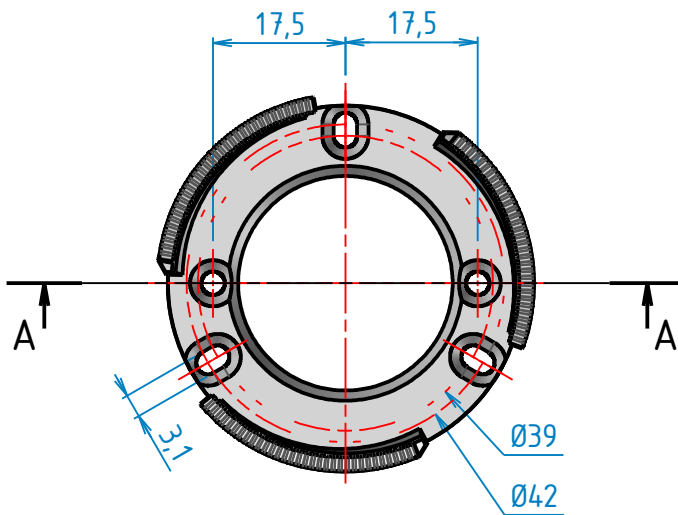

Scale : 1

All Dimensions in mm  
 For missing dimensions, see 3D file  
 General tolerance according to ISO 2768 - mK  
 This information is solely for integration purposes only, they are not meant to depict optical properties

Drawing

01460 Montreal La Cluse  
 Tel : +33 (0)4 74 76 12 66

DAQ 331002

**LLH66BZ2**

**BASE ZOOM HOLDER**

SIZE <b>A4</b>	
SCALE <b>3:1</b>	SHEET <b>1/1</b>

**X73374C**