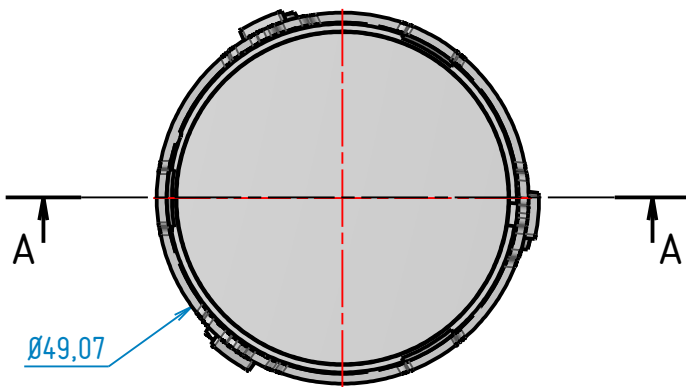

Weight : 12,2 grs

All dimensions are in mm.  
 For missing dimensions, see 3D file.  
 General tolerance according to ISO 2768 - mK.  
 These information are given for mechanical use only, they are not meant to depict optical properties.

SUF045Z02	SET UFO ZOOM 45 BLACK	PMMA + PC	-	-
SUF045Z00	SET UFO ZOOM 45 CLEAR	PMMA + PC	-	-
ARTICLE CODE	DESIGNATION	MATERIAL	HEIGHT Z (mm)	FOCUS POINT F (mm)

This drawing is our property and can not be communicated without our written agreement